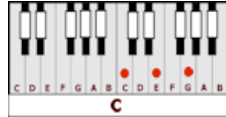

LOVE ME DO – The Beatles (G)

GUITAR / KEYBOARD CHORDS:

G = 320003

C = x32010

C/G = 332010

F = xx3211

INTRO: G C X4

G **C**
Love, love me do
G **C**
You know I love you
G **C**
I'll always be true
C C/G n.c. G
So pleeeeeease... Love me do

G **C**
Love, love me do
G **C**
You know I love you
G **C**
I'll always be true
C C/G n.c. G
So pleeeeeease... Love me do

D C F G
BRIDGE: Someone to love, somebody new
D C F G
Someone to love, someone like you