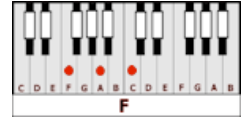

LOVE ME DO – The Beatles (G)

GUITAR / KEYBOARD CHORDS:

G = 320003

C = x32010

C/G = 332010

F = xx3211

INTRO: G C X4

G **C**
Love, love me do
G **C**
You know I love you
G **C**
I'll always be true
C C/G n.c. G
So pleeeeeease... Love me do

G **C**
Love, love me do
G **C**
You know I love you
G **C**
I'll always be true
C C/G n.c. G
So pleeeeeease... Love me do

D C F G
BRIDGE: Someone to love, somebody new
D C F G
Someone to love, someone like you